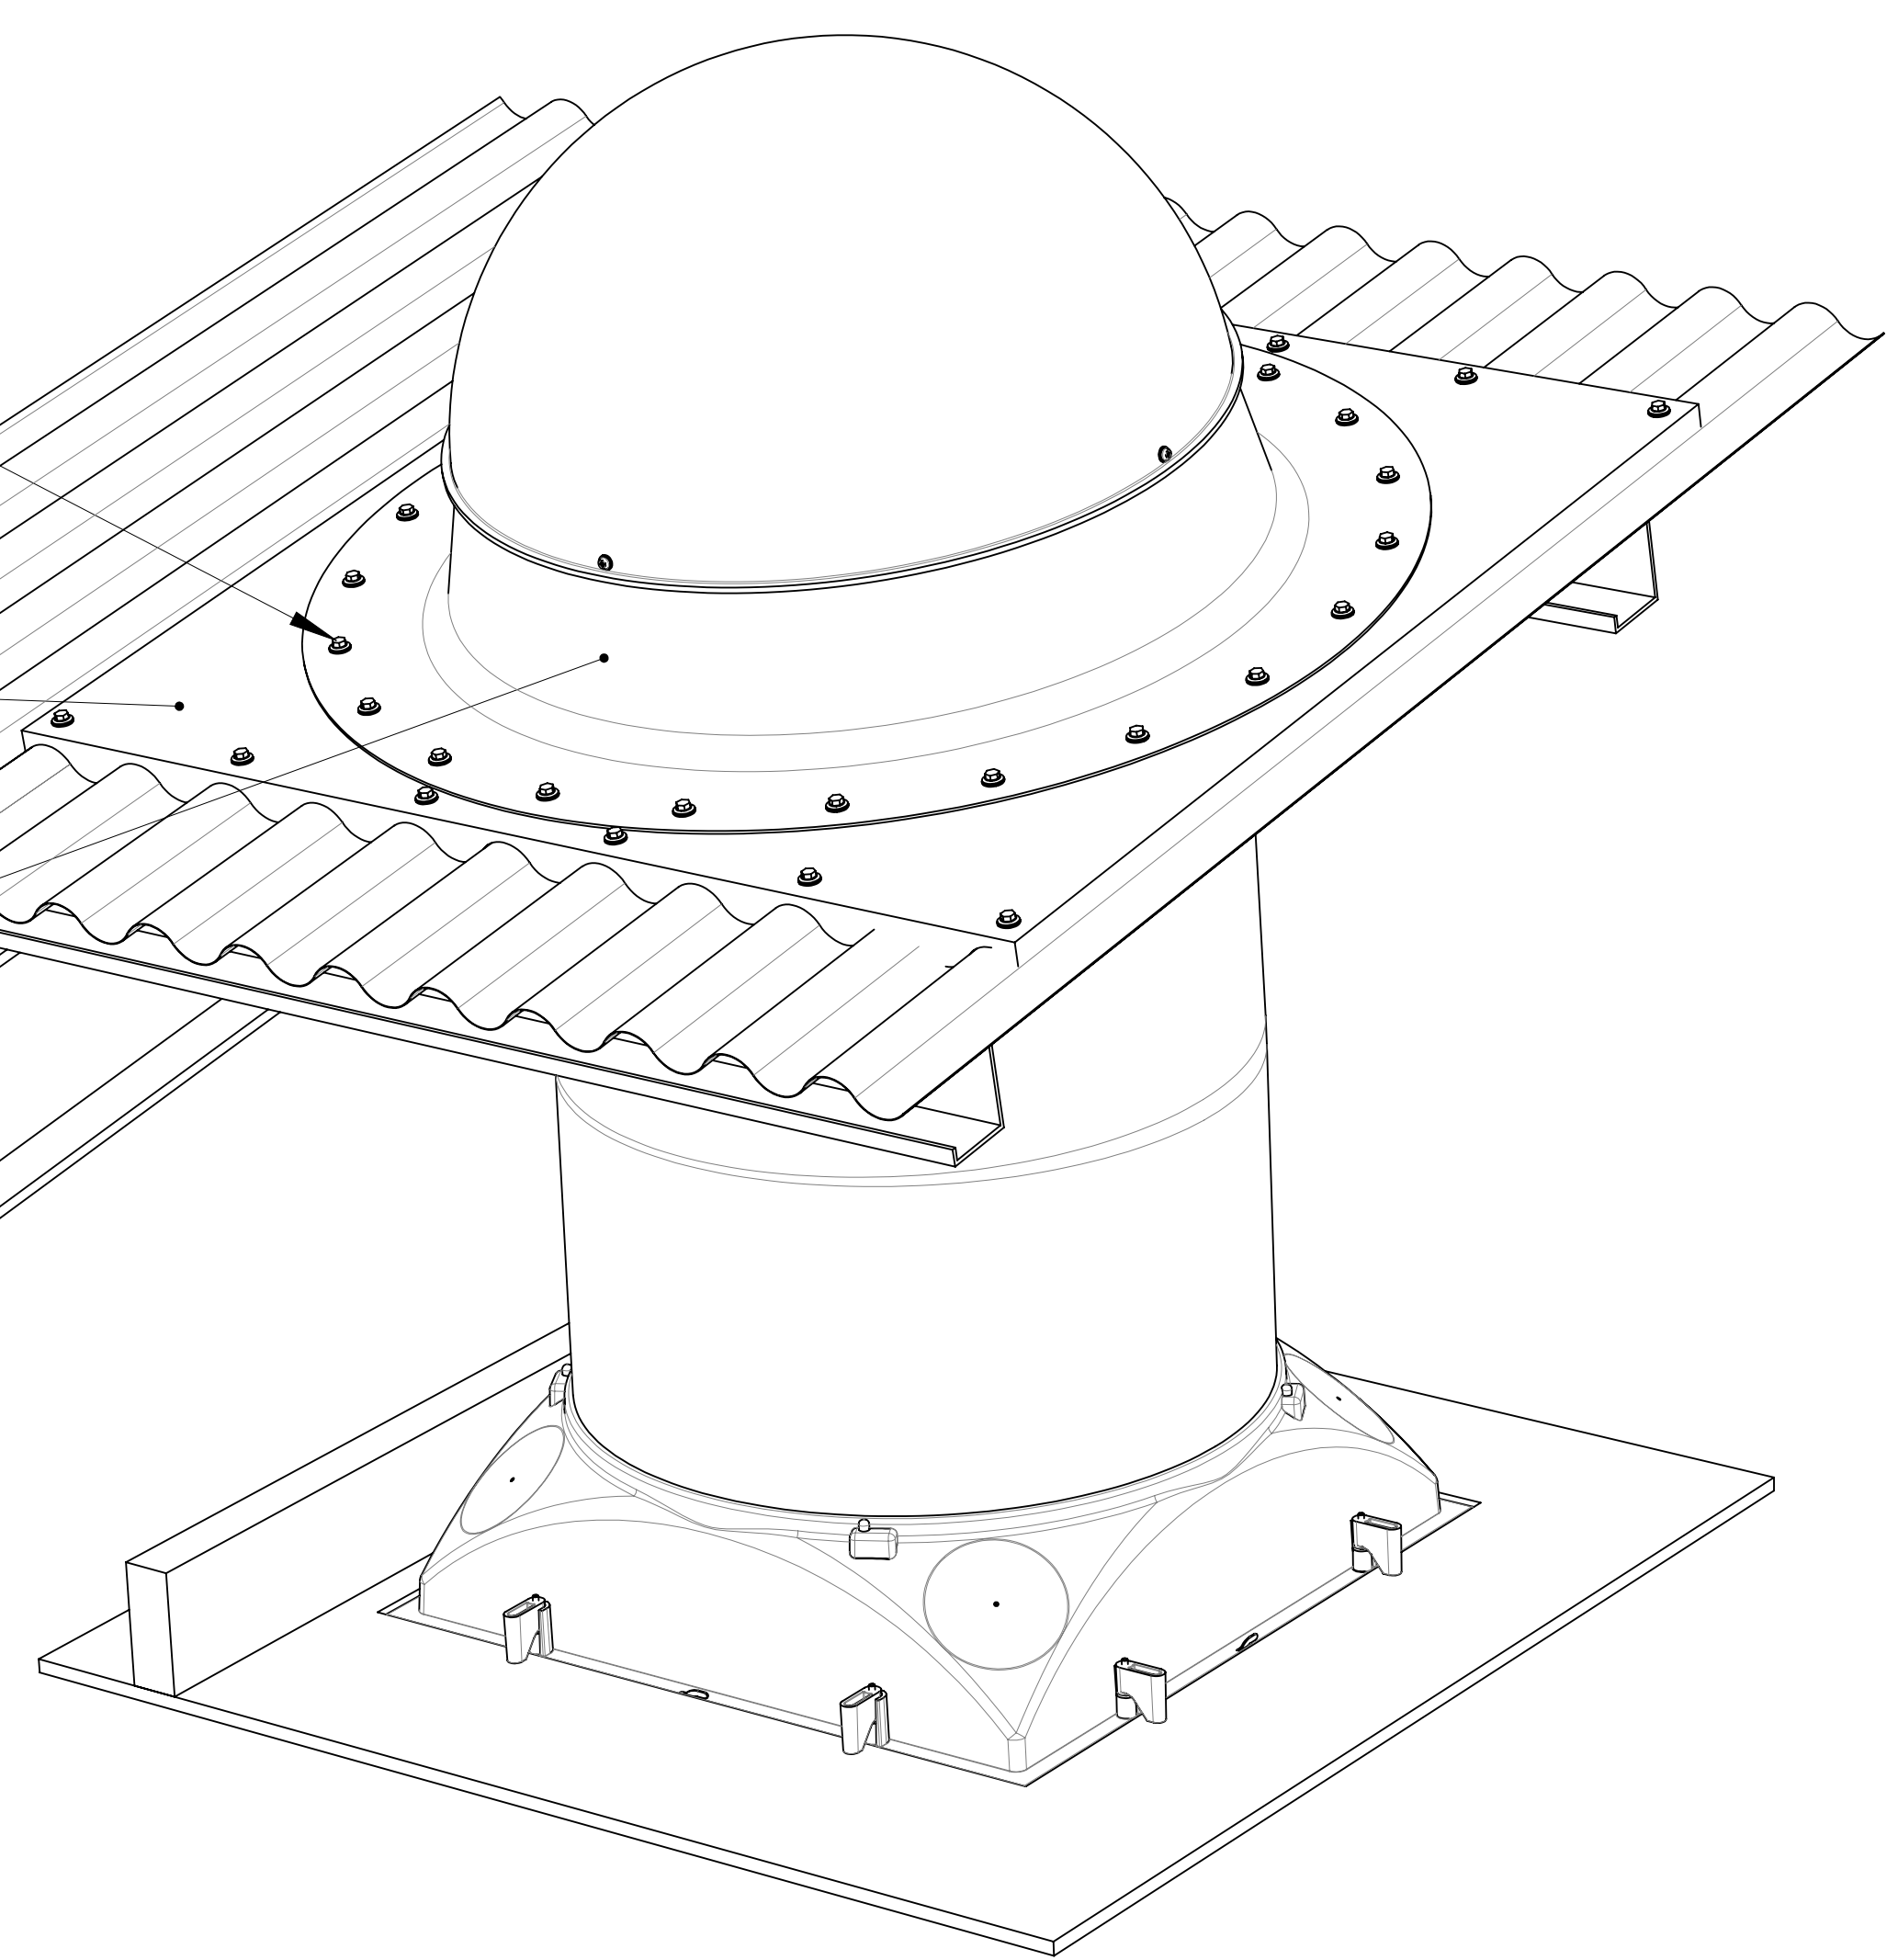

TEK SCREWS WITH SEAL
 HEX HEAD 12-14 X 25mm
 GALVANISED. 22 OFF
 BACK FLASH PAN
 SUPPLIED BY INSTALLERS
 UNIVERSAL METAL FLASHING
 K-FL55MU

Components	Specs
Dome	4.5 mm High Impact Clear Acrylic.
MAXLIGHT 550 Flat - RoundFlashing	2 mm Aluminium
Top, Extension & Bottom tubes	0.5mm Aluminium with 98% reflectivity.
Transition Box	ABS designed to suit grid or gyprock ceiling with surrounding décor trim
Square Diffuser	Acrylic Lens assembled in square Aluminium Frame

DRAWING NAME
MAXLIGHT 550 UNIVERSAL
 FOR GYPROCK / HARD CEILING
 REVISION
C