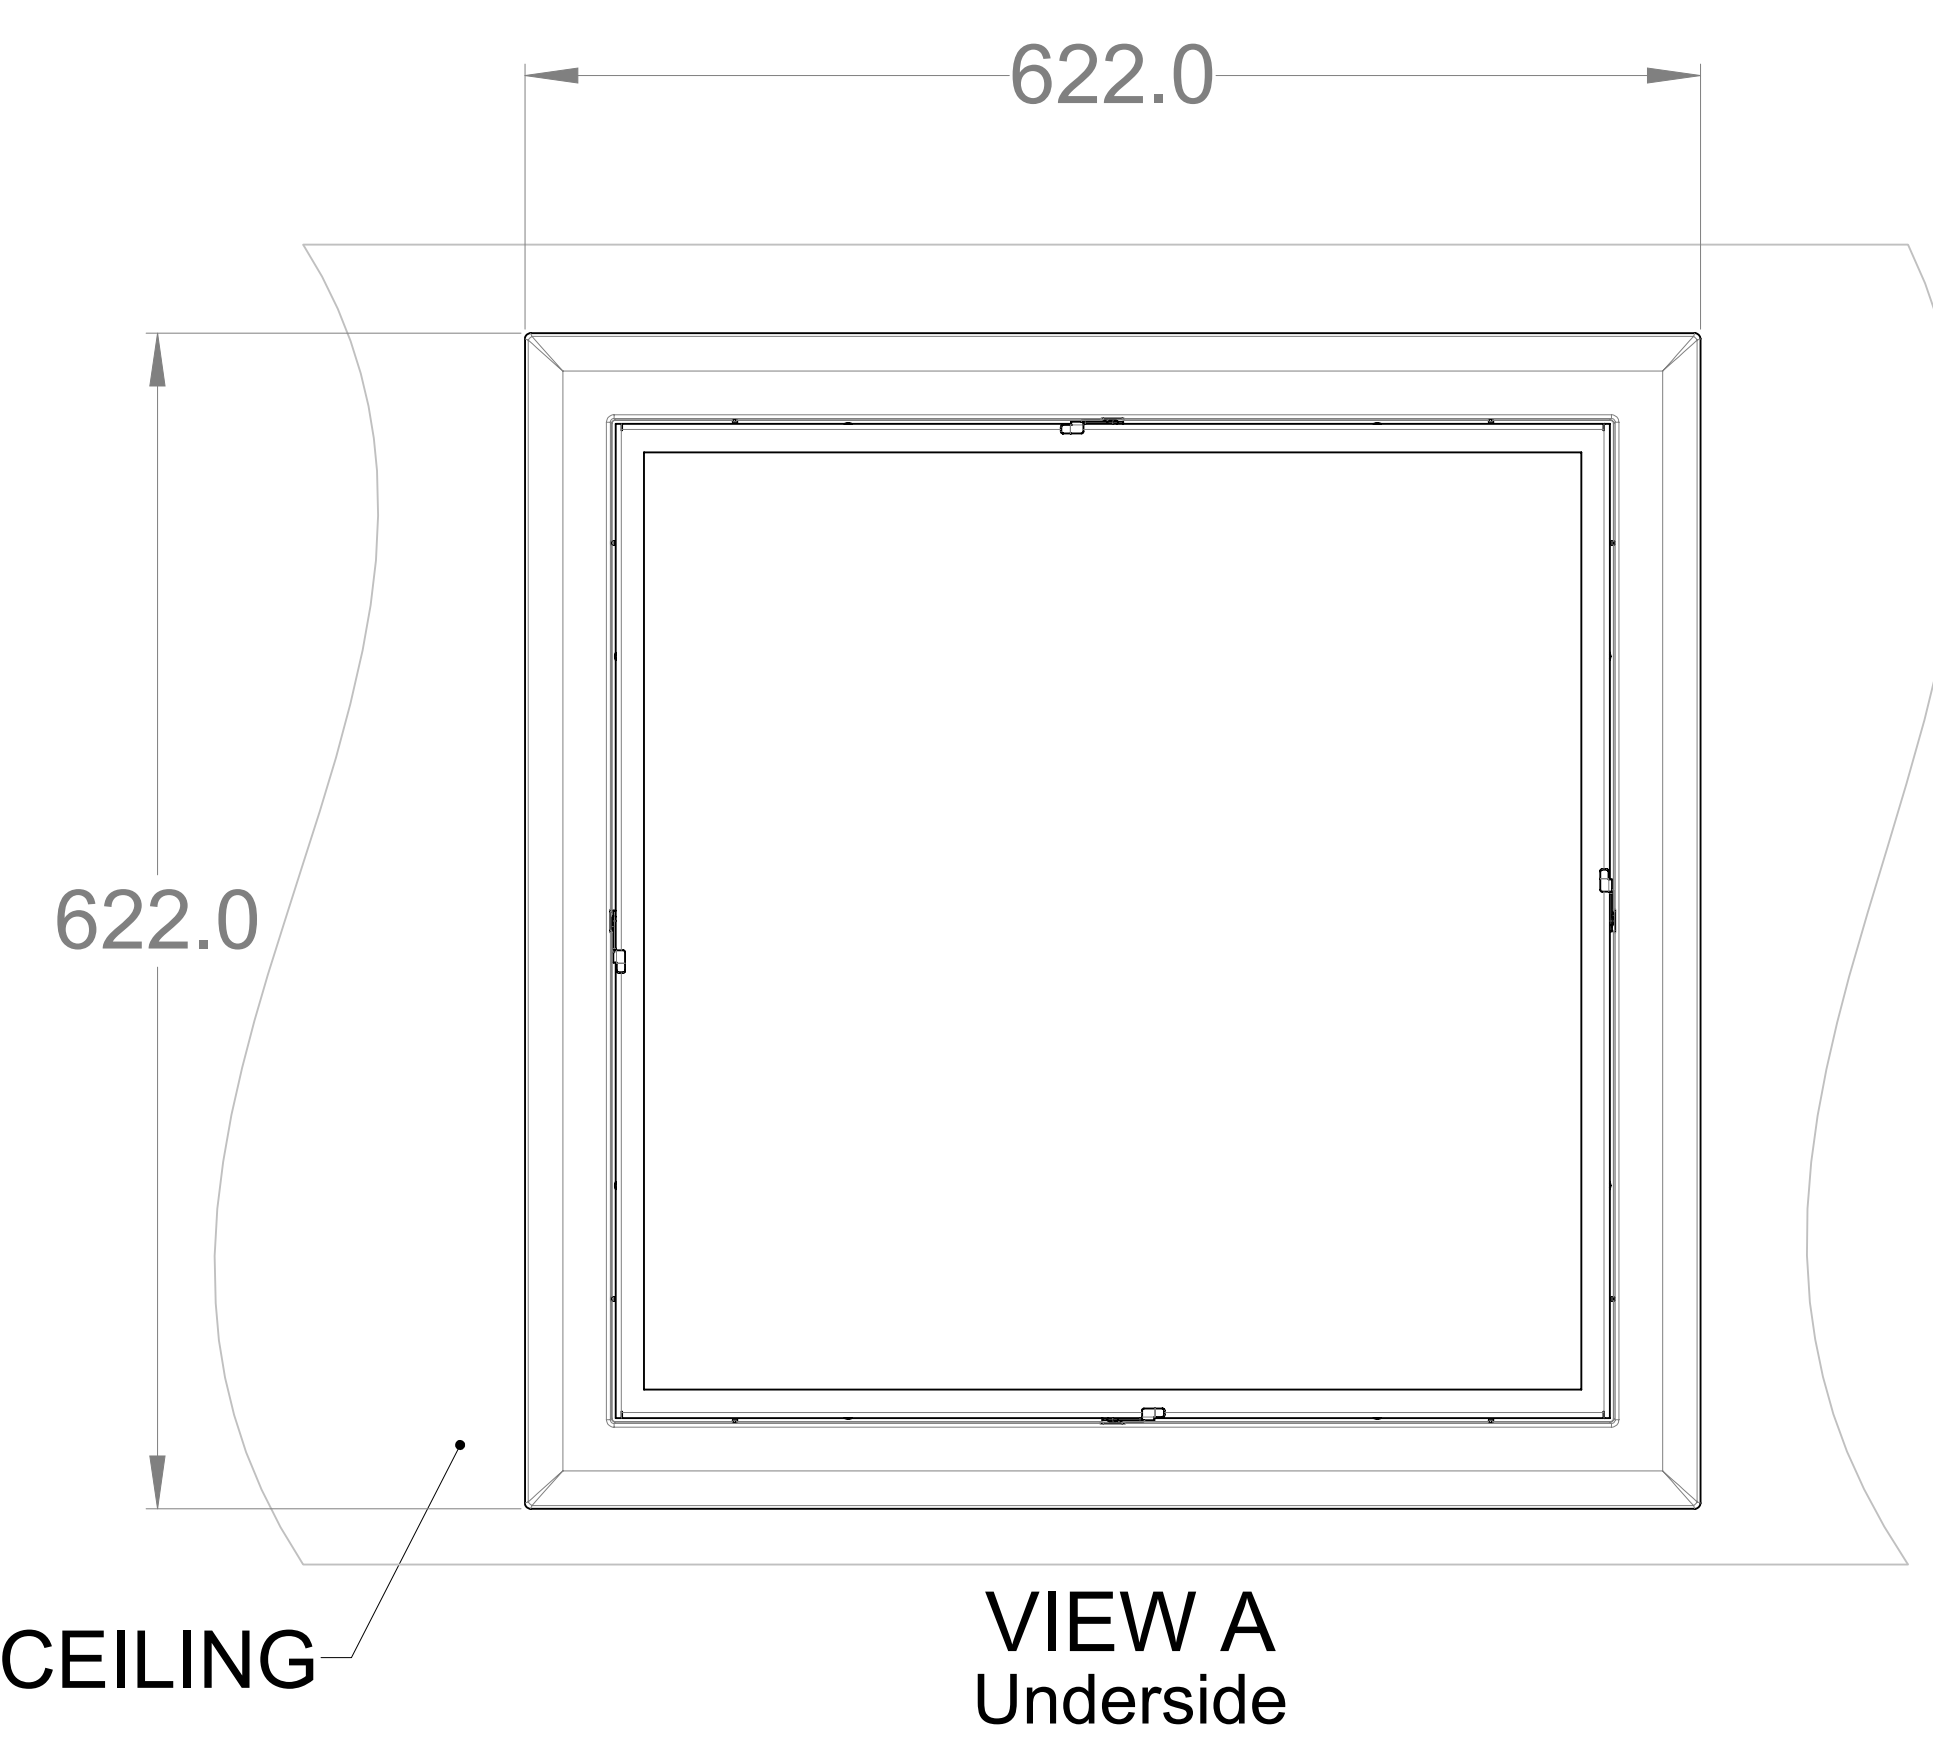

TEK SCREWS WITH SEAL
 HEX HEAD 12-14 X 25mm
 GALVANISED. 22 OFF
 BACK FLASH PAN
 SUPPLIED BY INSTALLERS
 UNIVERSAL METAL FLASHING
 K-FL55MU

Components	Specs
Dome	4.5 mm High Impact Clear Acrylic.
MAXLIGHT 550 Flat - RoundFlashing	2 mm Aluminium
Top, Extension & Bottom tubes	0.5mm Aluminium with 98% reflectivity.
Transition Box	ABS designed to suit grid or gyprock ceiling with surrounding décor trim
Square Diffuser	Acrylic Lens assembled in square Aluminium Frame

NOTE
 1. STRUCTURAL ELEMENTS SHOWN FOR REFERENCE ONLY
 2. ALL DIMENSIONS IN METRIC MM

SOLAR BRIGHT AUSTRALIA PTY LTD
 11 Progress Circuit. Prestons. NSW. 2170 Australia.

ALL DIM IN MM DO NOT SCALE 3RD ANGLE PROJECTION AS1100 THIS PRINT Saturday, 1 July 2023 11:27:38 AM	SHEET SIZE	SHEET NUMBER	SHEET SCALE
THIS IS THE CONTROL DRAWING FOR THE CAD FILE: DRAWINGNAME-REVISION.EXTENSION	A0	1 / 1	NA
GENERAL TOLERANCES (UNLESS OTHERWISE STATED): X = ±1.000 XX = ±0.250	X,XX = ±0.025 (X) = REF. DIM.		

DRAWING NAME
MAXLIGHT 550 UNIVERSAL
 FOR GYPROCK / HARD CEILING
 REVISION
C