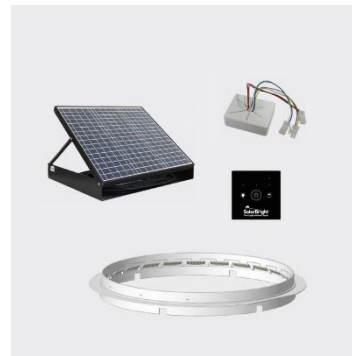

MaxBEAM24BAT